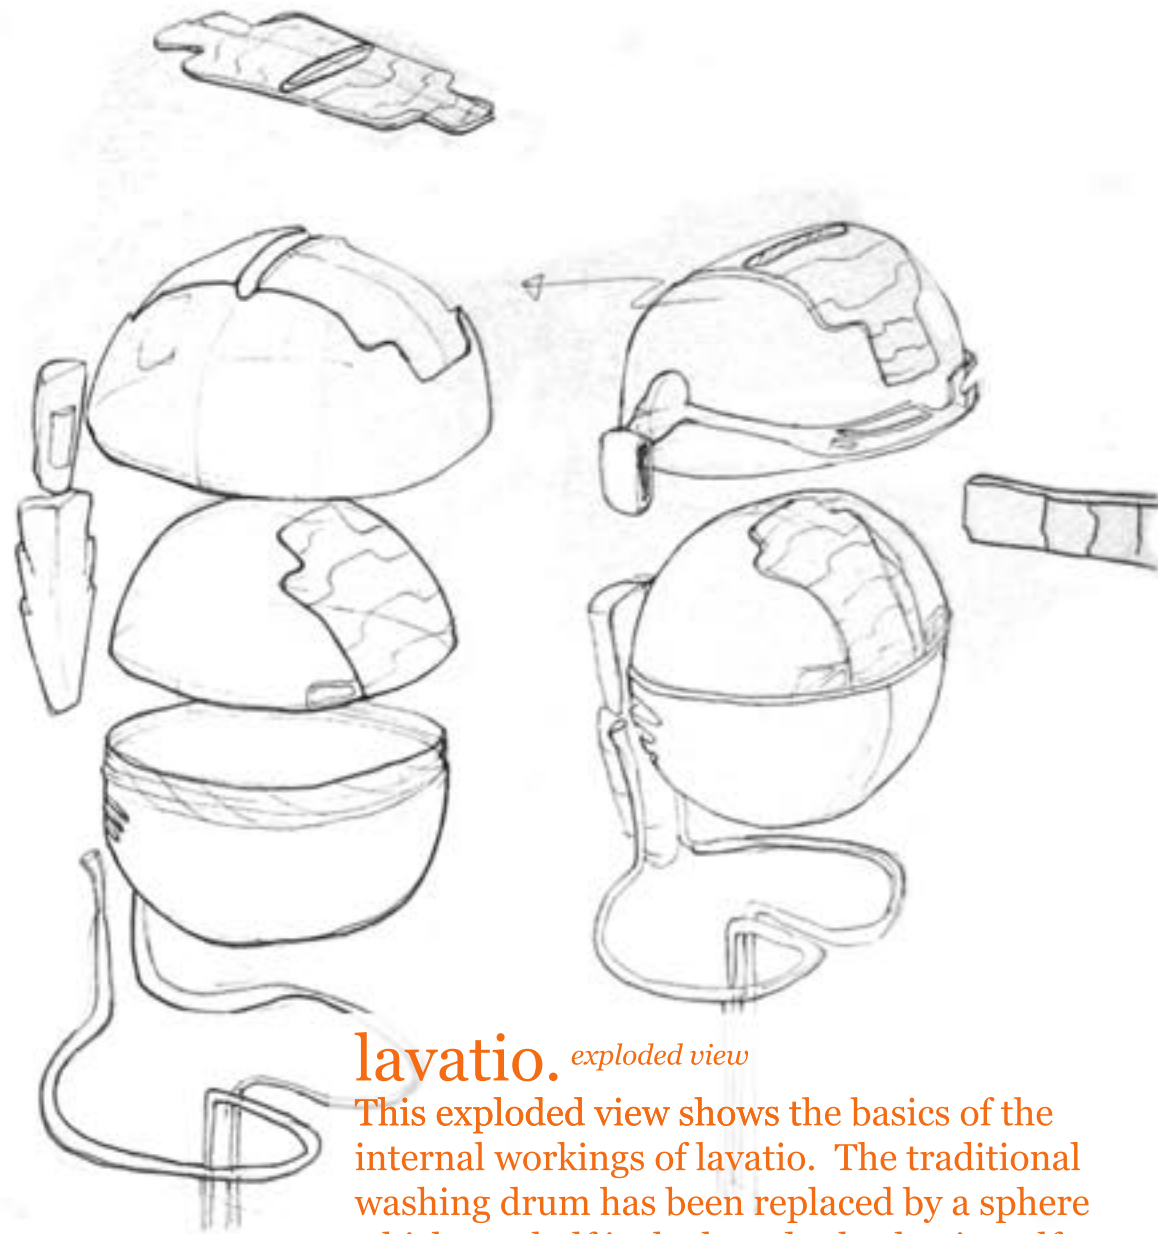

lavatio. *in action*

It washes, it hangs, it folds, it collects water and it powers its self.

all you have to do is give lavatio your dirty laundry.

“lavatio” uses a dual purpose solar leaf that collects rain water to wash with, and solar energy to power the washing ball.

the electrolux washing machine of 2020

lavatio. How it works?

lavatio. *exploded view*

This exploded view shows the basics of the internal workings of lavatio. The traditional washing drum has been replaced by a sphere which one half is the laundry basket its self. A ball allows for 360 degrees of washing, allowing for less cycles when integrate with lavatios ultrasonic element.

The top contains the solar leaf that collect energy and stores rain water for washing in the back of lavatio.

When washing is complete the washing line extruds out to the correct length and allows for the laundry to be dried, complete automatically thanks to the electromagentic cleaning hanger.