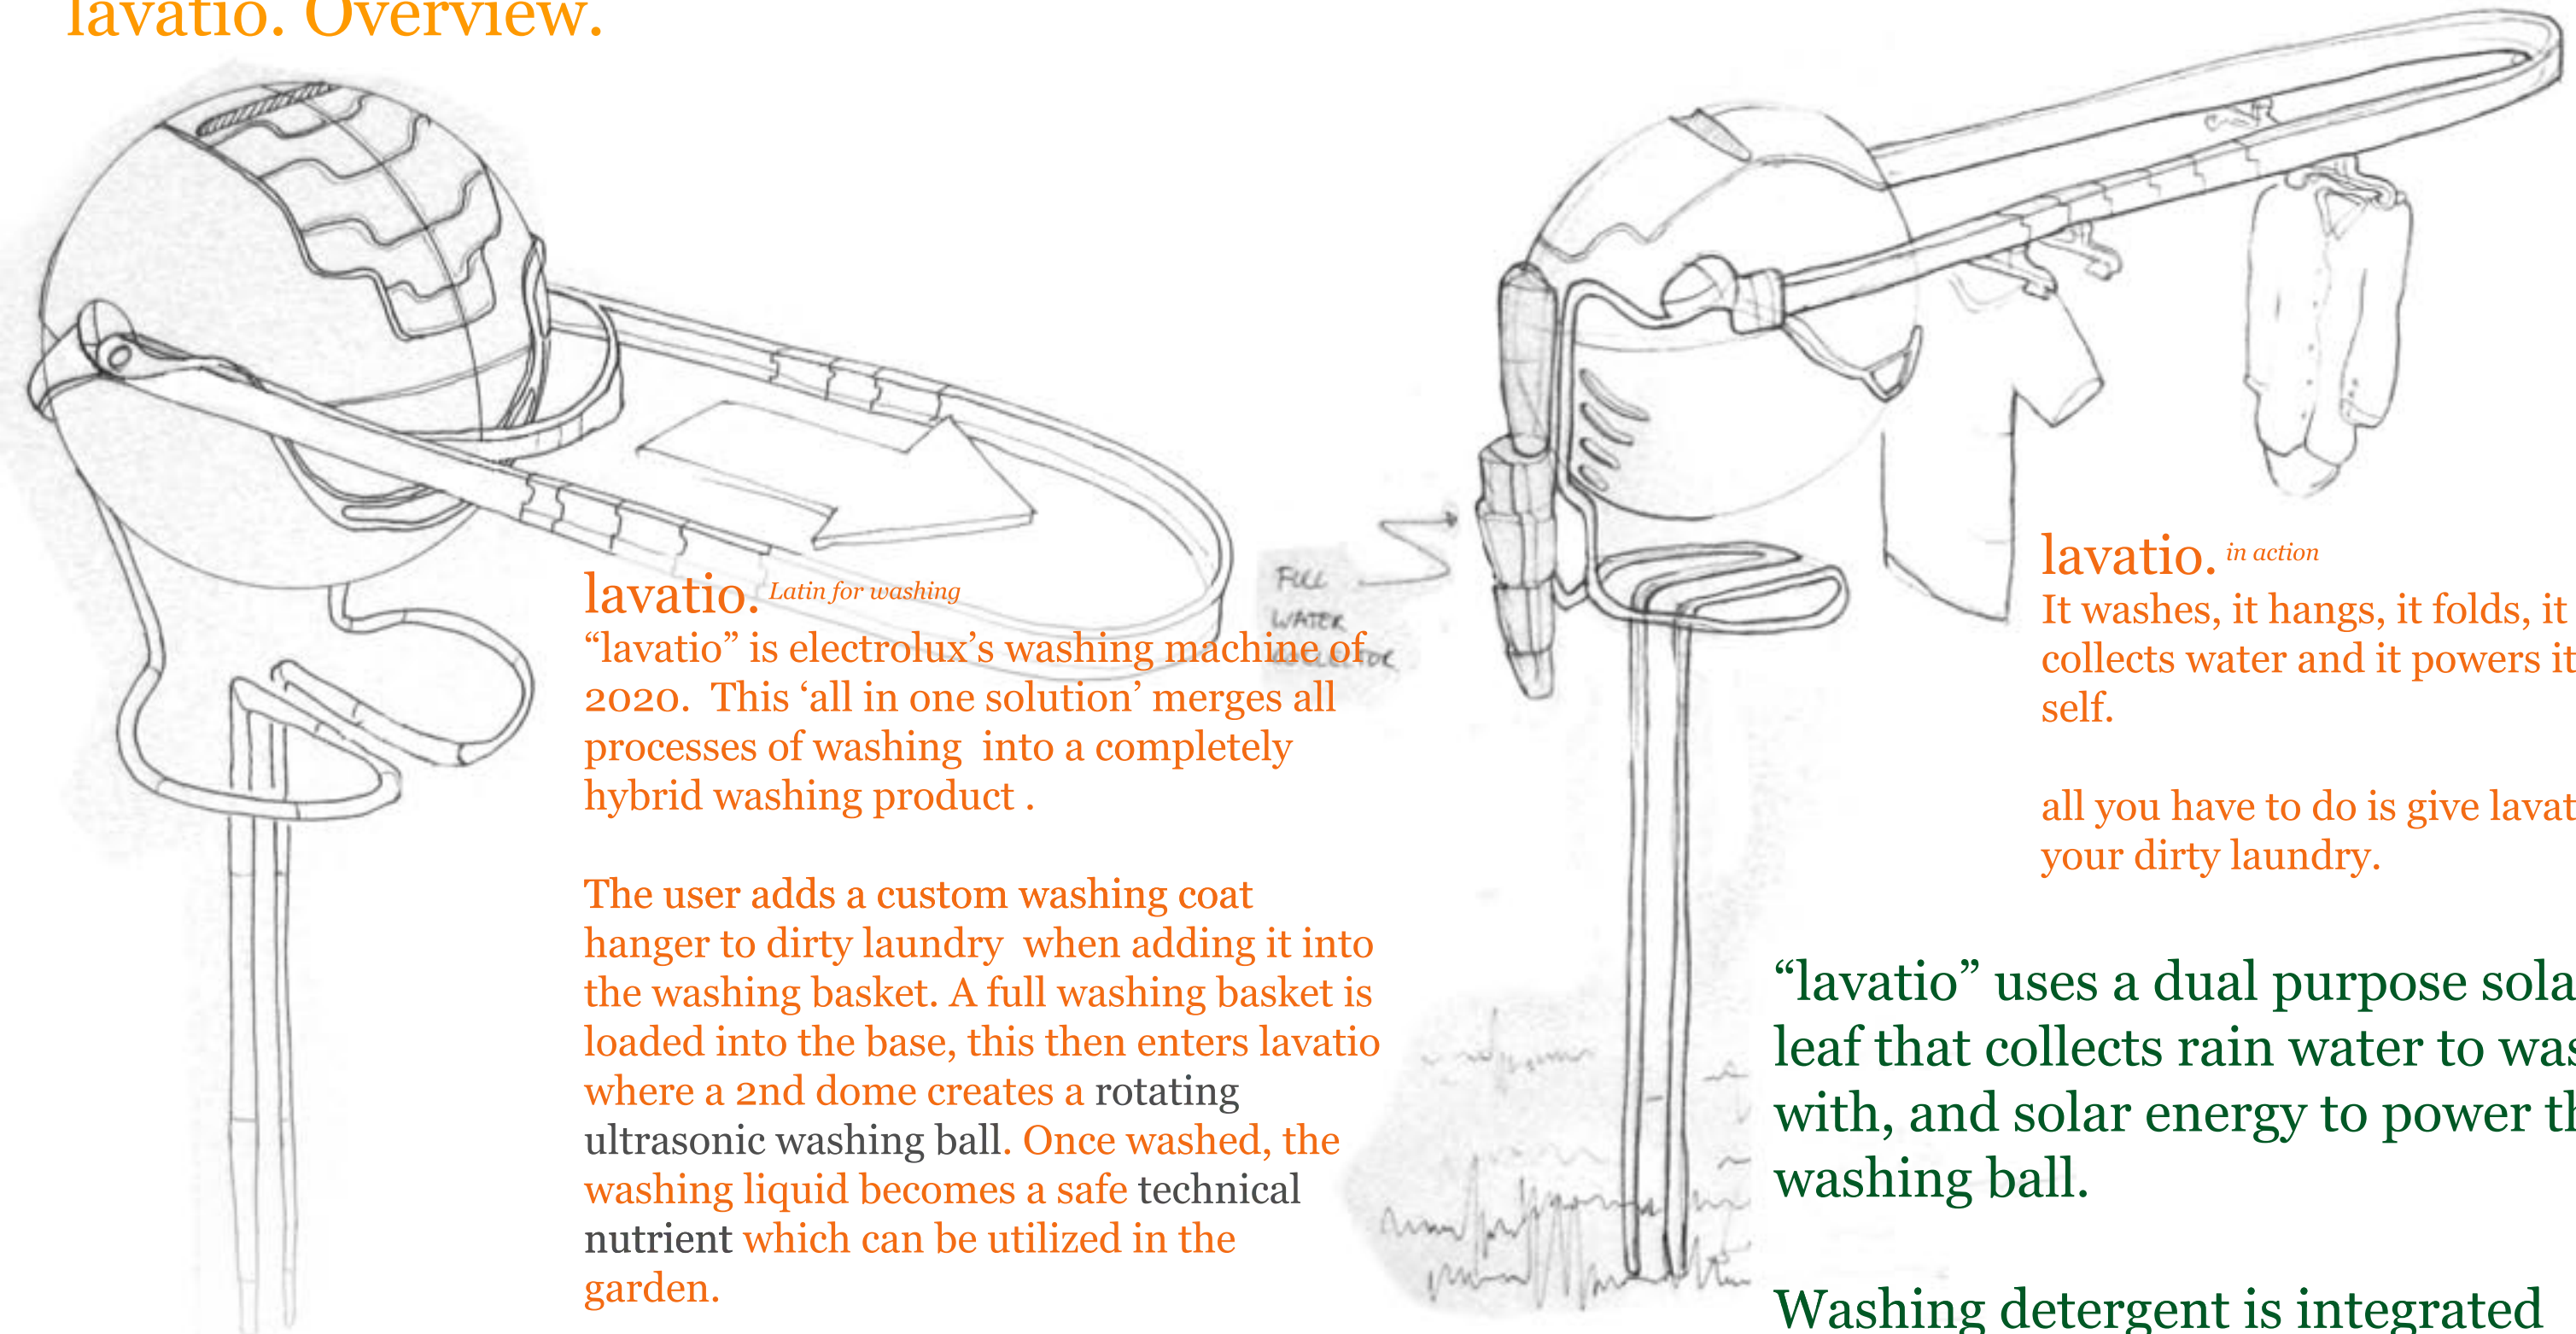

lavatio

the electrolux washing machine of 2020

lavatio. Overview.

lavatio. *Latin for washing*

“lavatio” is electrolux’s washing machine of 2020. This ‘all in one solution’ merges all processes of washing into a completely hybrid washing product .

lavatio. *in action*

It washes, it hangs, it folds, it collects water and it powers its self.

all you have to do is give lavatio your dirty laundry.

“lavatio” uses a dual purpose solar leaf that collects rain water to wash with, and solar energy to power the washing ball.

The top contains the solar leaf that collect energy and stores rain water for washing in the back of lavatio.

When washing is complete the washing line extruds out to the correct length and allows for the laundry to be dried, complete automatically thanks to the electromagentic cleaning hanger.