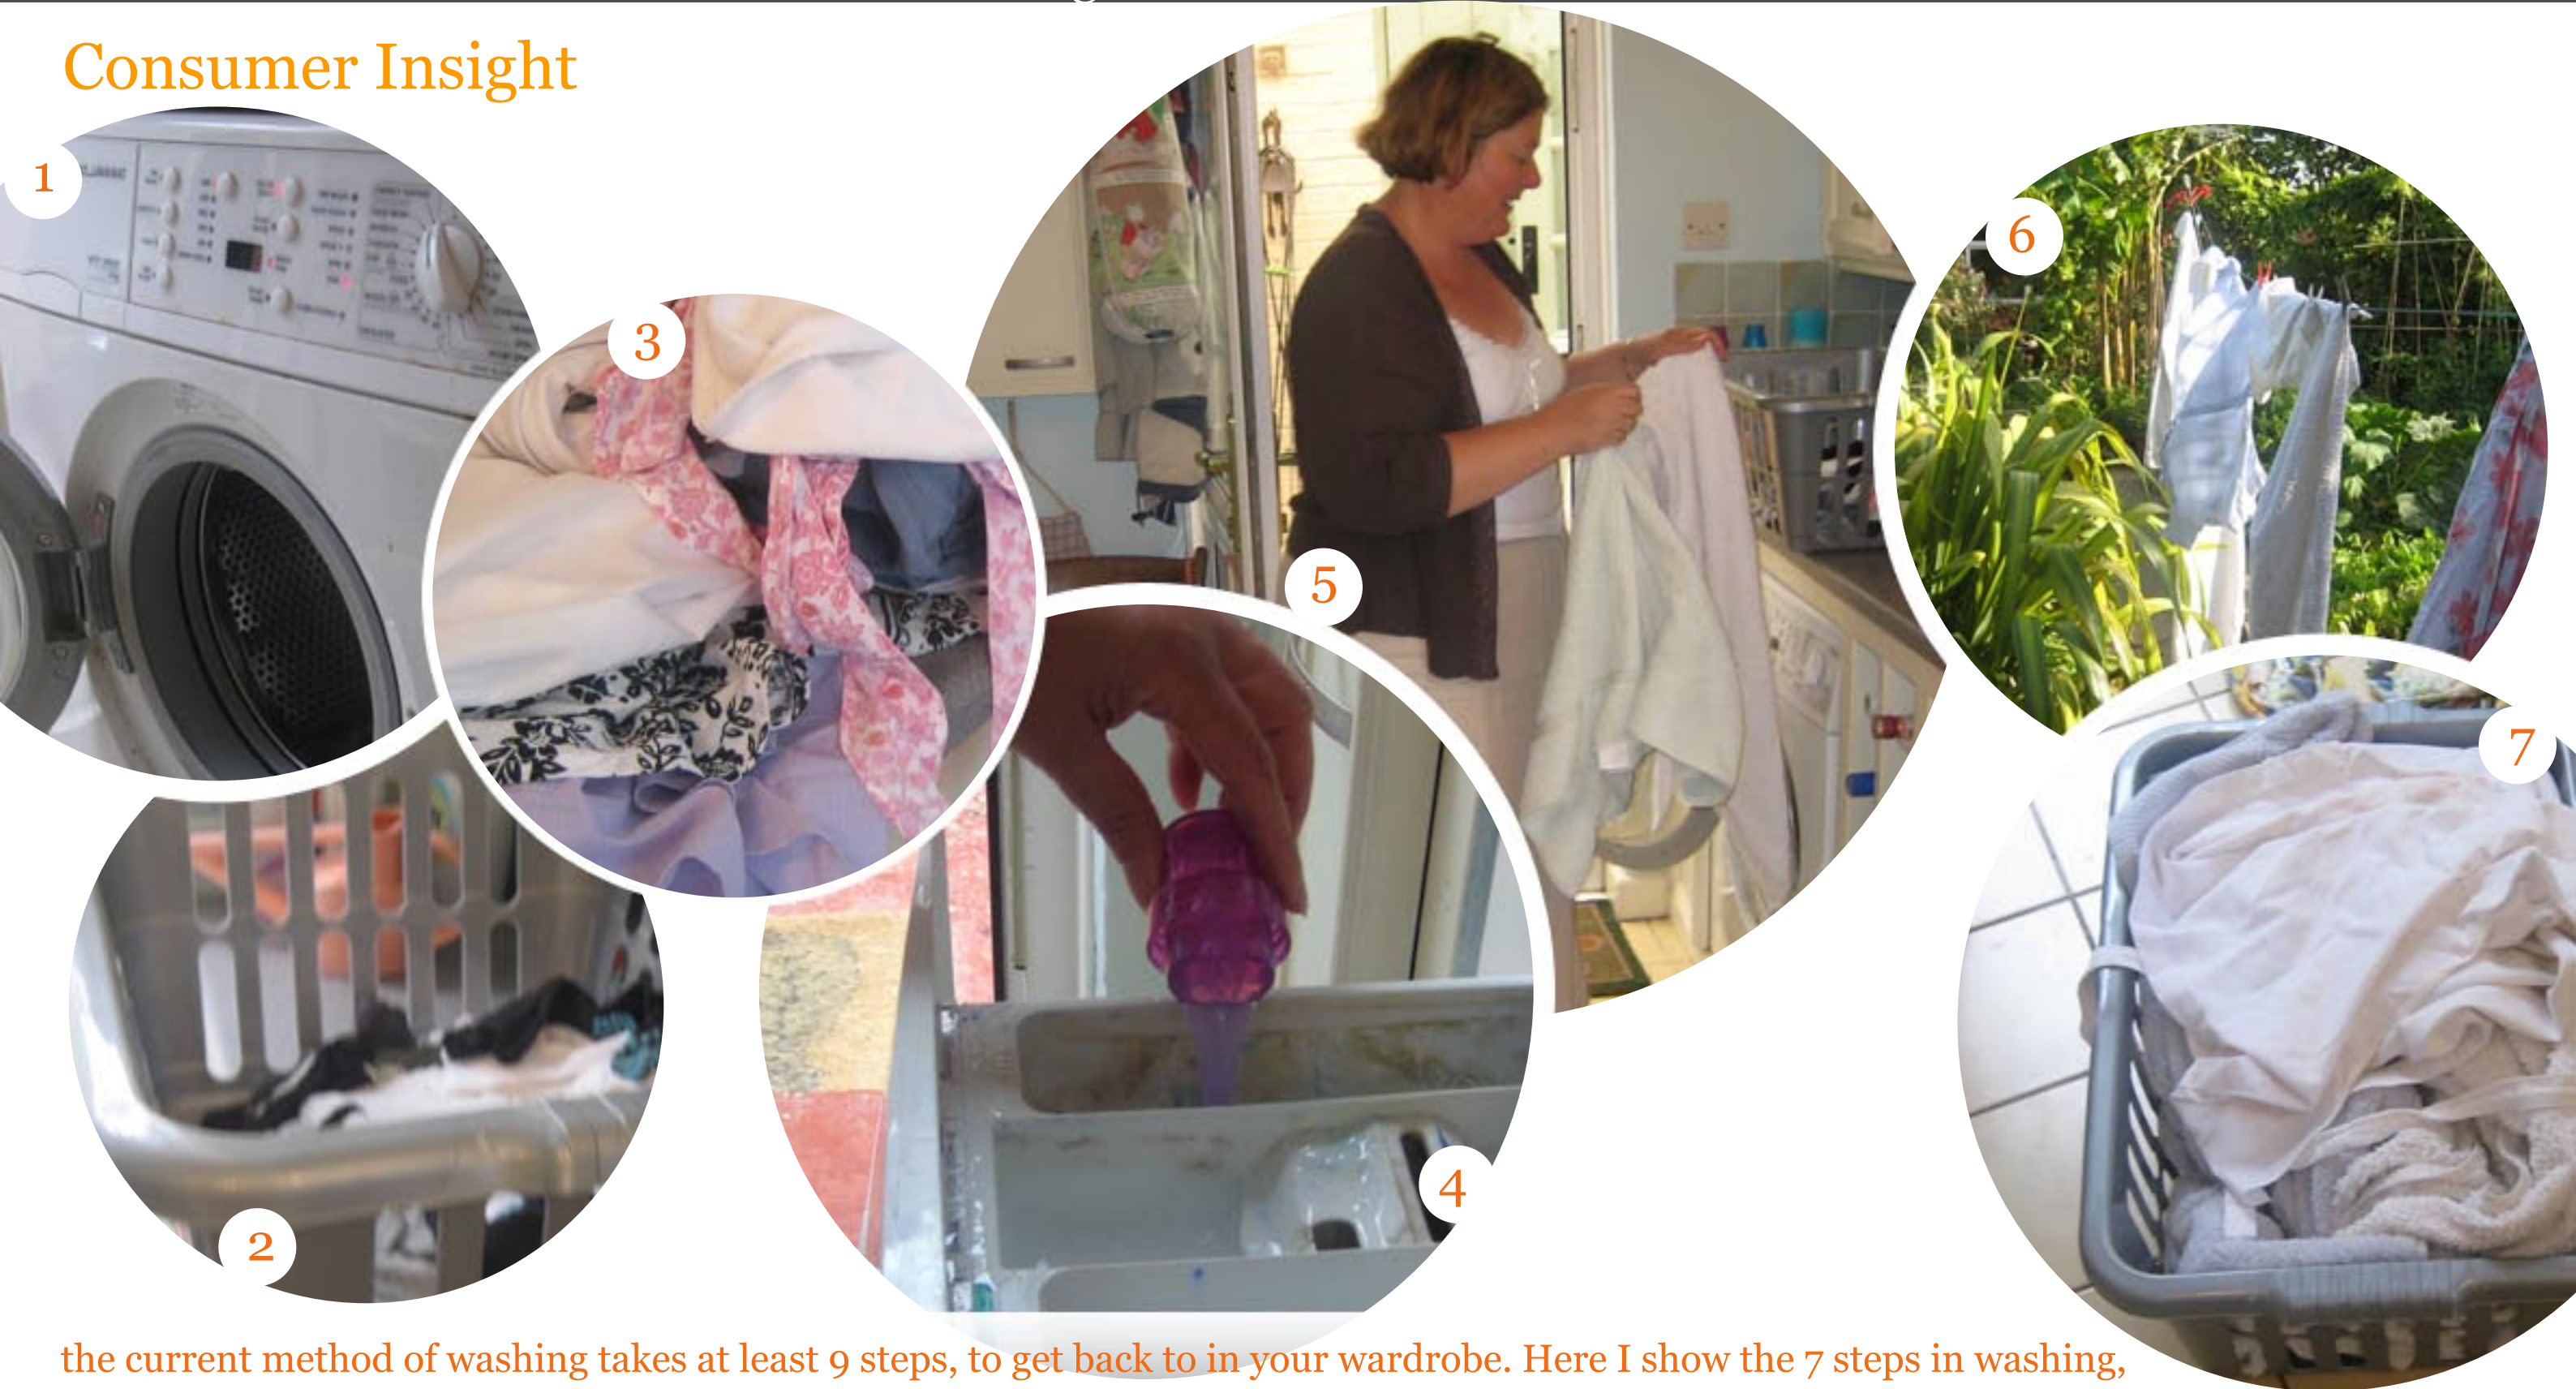

lavatio

the electrolux washing machine of 2020

Consumer Insight

the current method of washing takes at least 9 steps, to get back to in your wardrobe. Here I show the 7 steps in washing, starting with the complicated cycle selection ¹. Sorting colors and types of washing add complexity and multiple loads ²⁺³. The user has an option of 3 types of washing fluid, with multiple brands, with the user never really knowing how much is too much ⁴. While loading the washing machine the user struggles with bending, while loading and unloading wet laundry ⁵. The user has two choices, an old energy hog drying machine, or the washing line, loading the line takes 10 - 20 min..., and takes 30 min.. - 3 hrs to dry⁶. Once line dried, if folded at time of removable washing needs little ironing ⁷.