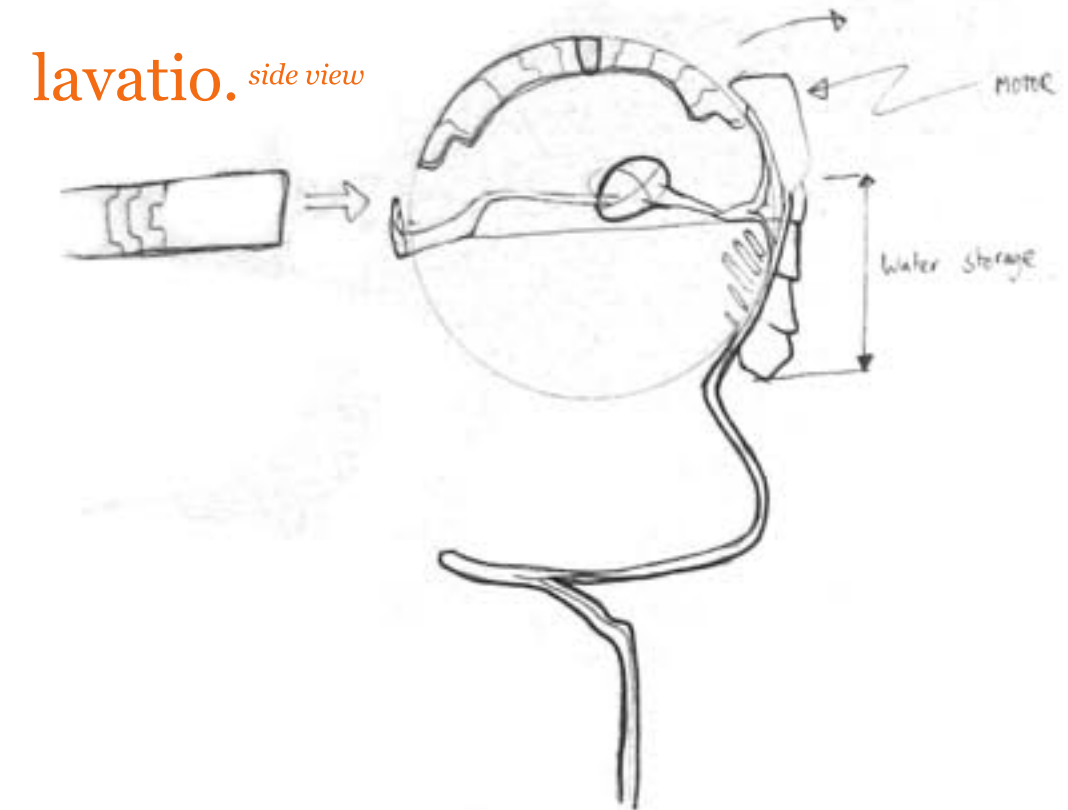

the electrolux washing machine of 2020

lavatio. How it works?

lavatio. *exploded view*

This exploded view shows the basics of the internal workings of lavatio. The traditional washing drum has been replaced by a sphere which one half is the laundry basket its self. A ball allows for 360 degrees of washing, allowing for less cycles when integrate with lavatios ultrasonic element.

The top contains the solar leaf that collect energy and stores rain water for washing in the back of lavatio.

When washing is complete the washing line extruds out to the correct length and allows for the laundry to be dried, complete automatically thanks to the electromagentic cleaning hanger.

lavatio. *clothes hanger*

lavatio. *clothes basket / drum*

Washing in 3 steps.

1. Add a lavatio clothes hanger to dirt cloths when adding it to lavatio.
2. Place the full washing basket into lavatio.
3. Collect your laundry, ready to be hung back in your wardrobe, with little or no ironing needed.